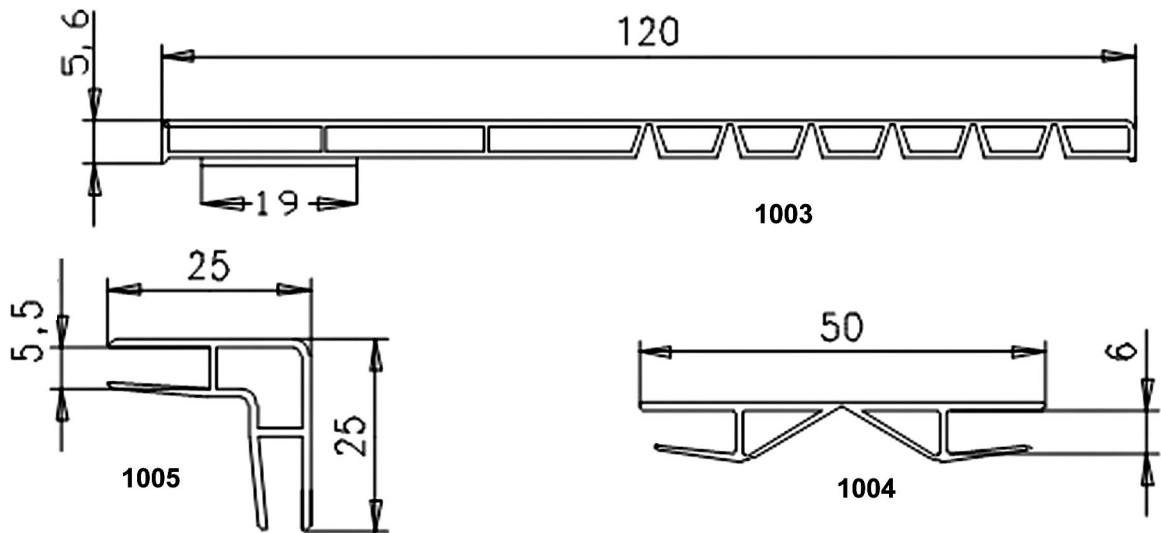

Hohlkammerleisten

Cavity strips

Vario-System Profile

Vario system – profiled strips