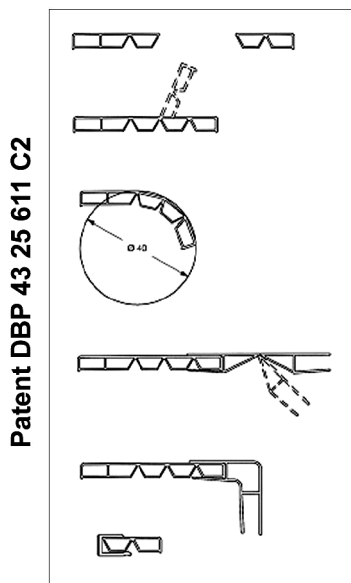

Hohlkammerleisten

Cavity strips

Vario-System Profile

Vario system – profiled strips