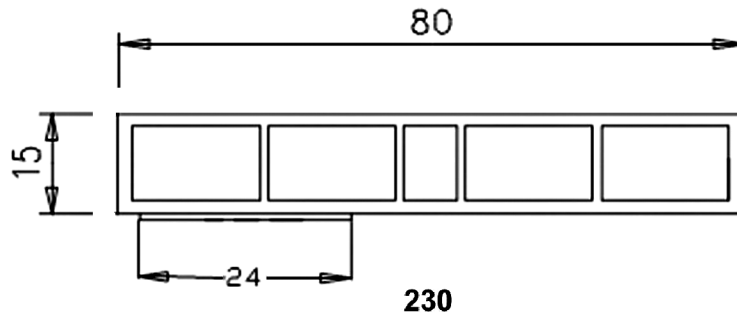

- Schaumklebeband (SKS 1,0 mm) / foamed adhesive tape (SKS 1,0 mm)

Hohlkammerleisten

Cavity strips

ohne Nase 15 mm dick
without nose, 15 mm thick

Hohlkammerleisten

Cavity strips

ohne Nase 15 mm dick
without nose, 15 mm thick