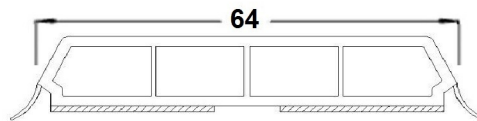

## Self-adhesive Georgian bars

**mit ausgestellter Lippe**  
with curved projecting lip

SG 24

SG 34

SG 44

SG 64

Deckbreite/Widths	SG24	35 mm
	SG34	42 mm
	SG44	55 mm
	SG64	72 mm