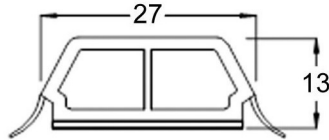

## Self-adhesive Georgian bars

**mit ausgestellter Lippe**  
with curved projecting lip

SG 24

SG 34

SG 44

SG 64

Deckbreite/Widths	SG24	35 mm
	SG34	42 mm
	SG44	55 mm
	SG64	72 mm